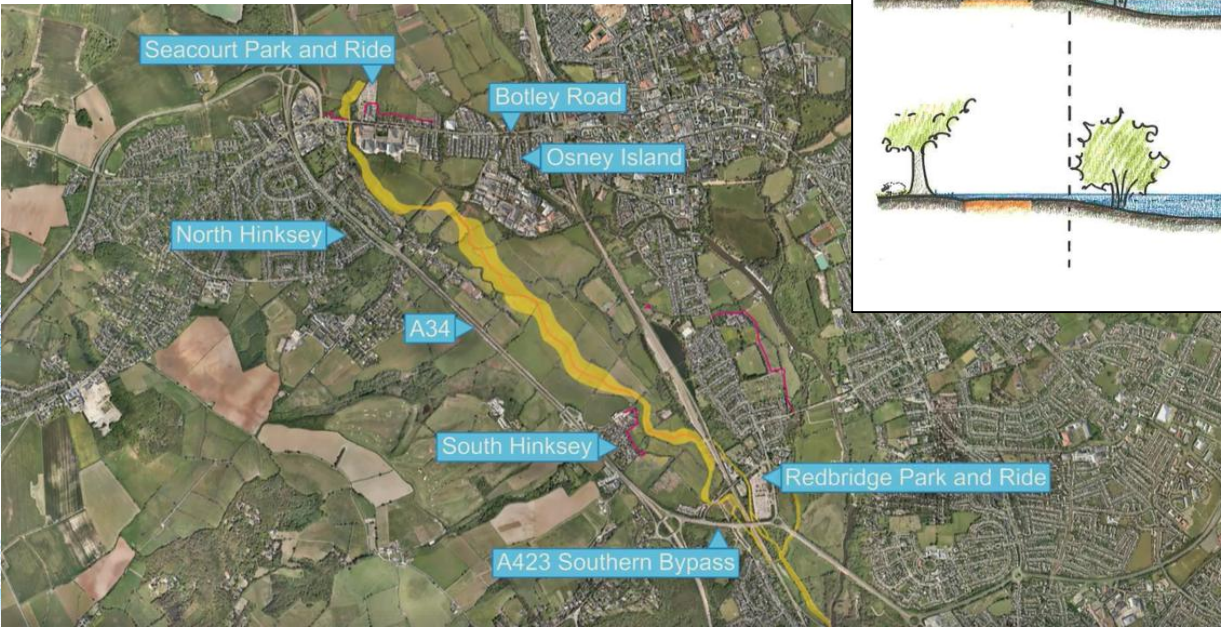

Oxford Flood Alleviation Scheme

MAKING SPACE FOR WATER -
HOW A 2-STAGE CHANNEL WORKS