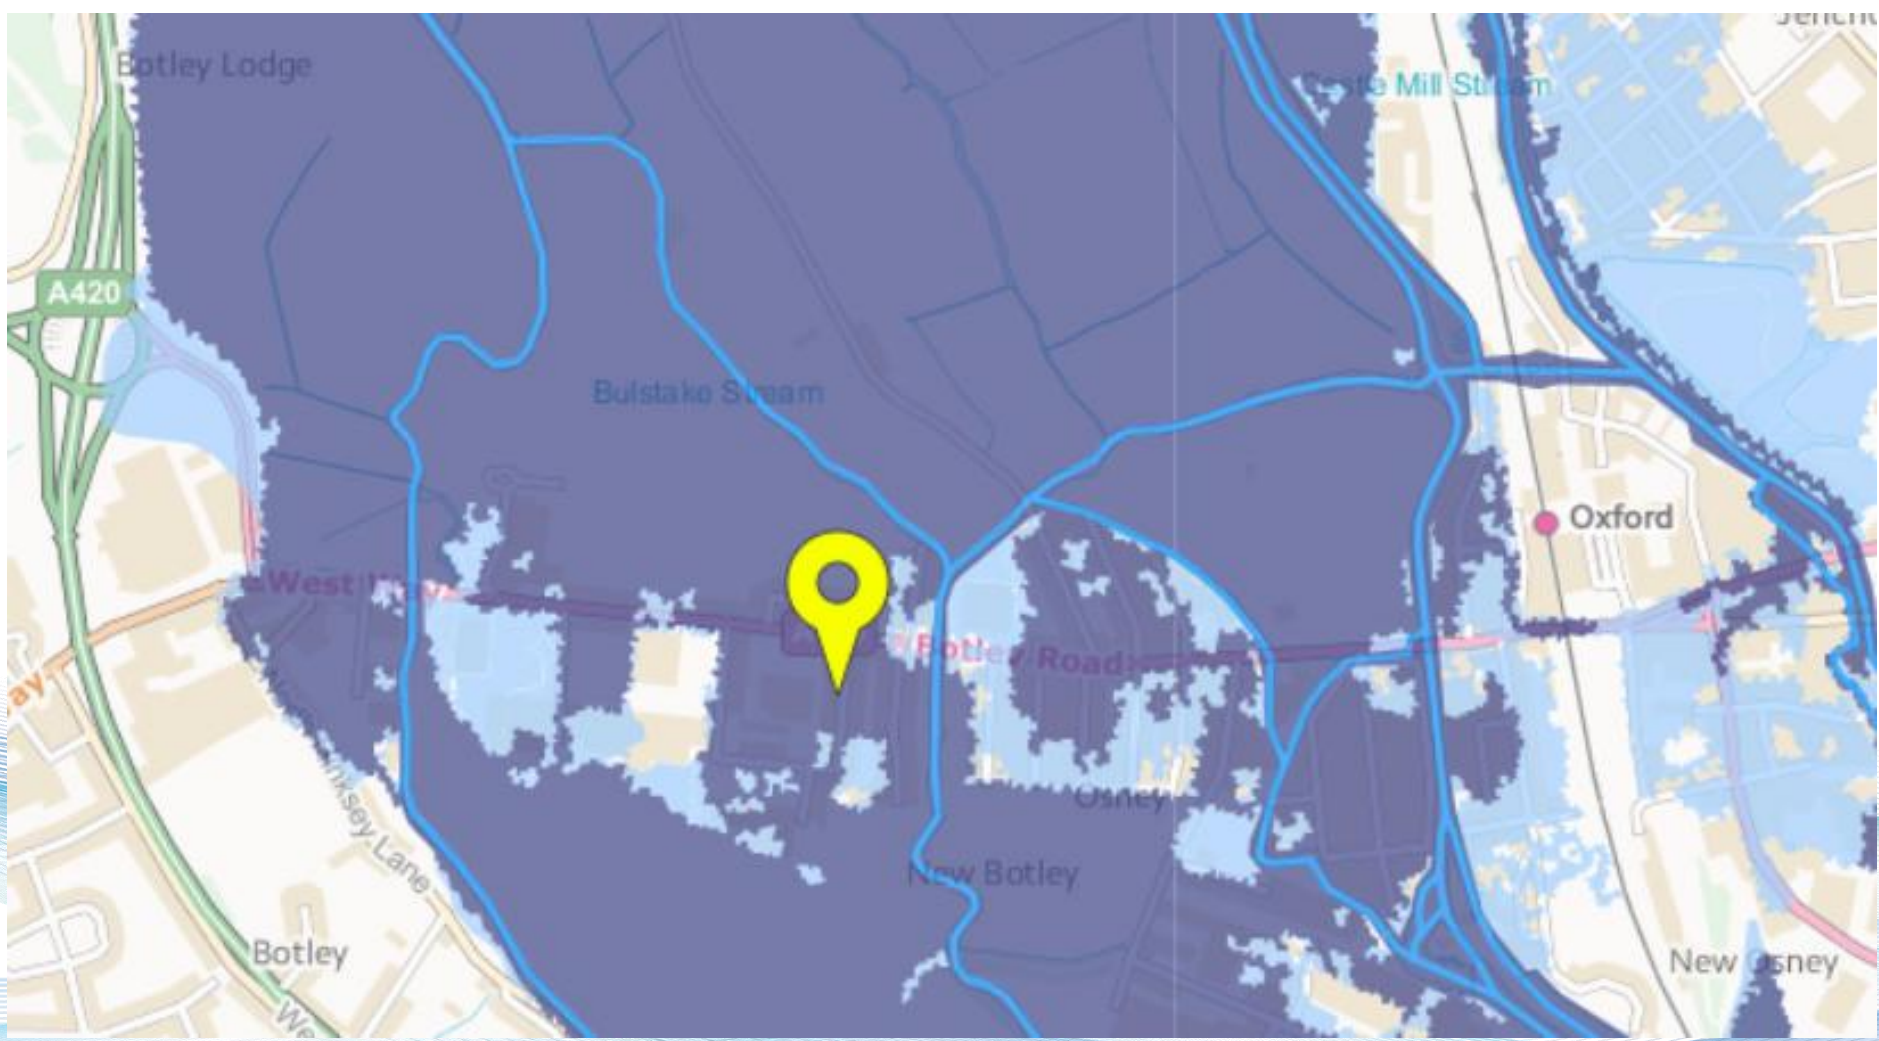

Flooding, a householder's perspective

Mike Reeves

Innovyze®

WEGA

Scotland
Northern Ireland
Ireland
Wales
England
Worcester
Gloucester
London
FRANCE
Celtic Sea

ALPHONSO VAN MARSH

EXTREME WEATHER

CNN HOMES EVACUATED ALONG THAMES RIVER IN ENGLAND