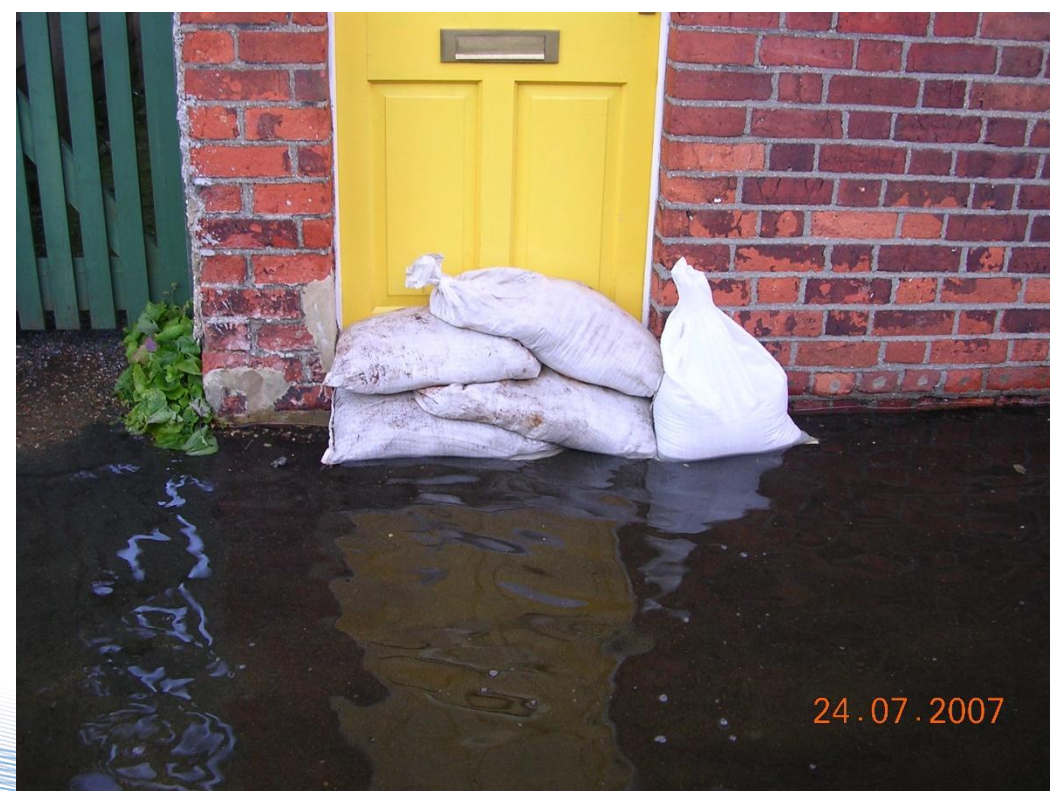

Flooding, a householder's perspective

Mike Reeves

Innovyze®

WEGA

Scotland
Northern Ireland
Ireland
Wales
England
Worcester
Gloucester
London
FRANCE
Celtic Sea

ALPHONSO VAN MARSH

EXTREME WEATHER

CNN HOMES EVACUATED ALONG THAMES RIVER IN ENGLAND